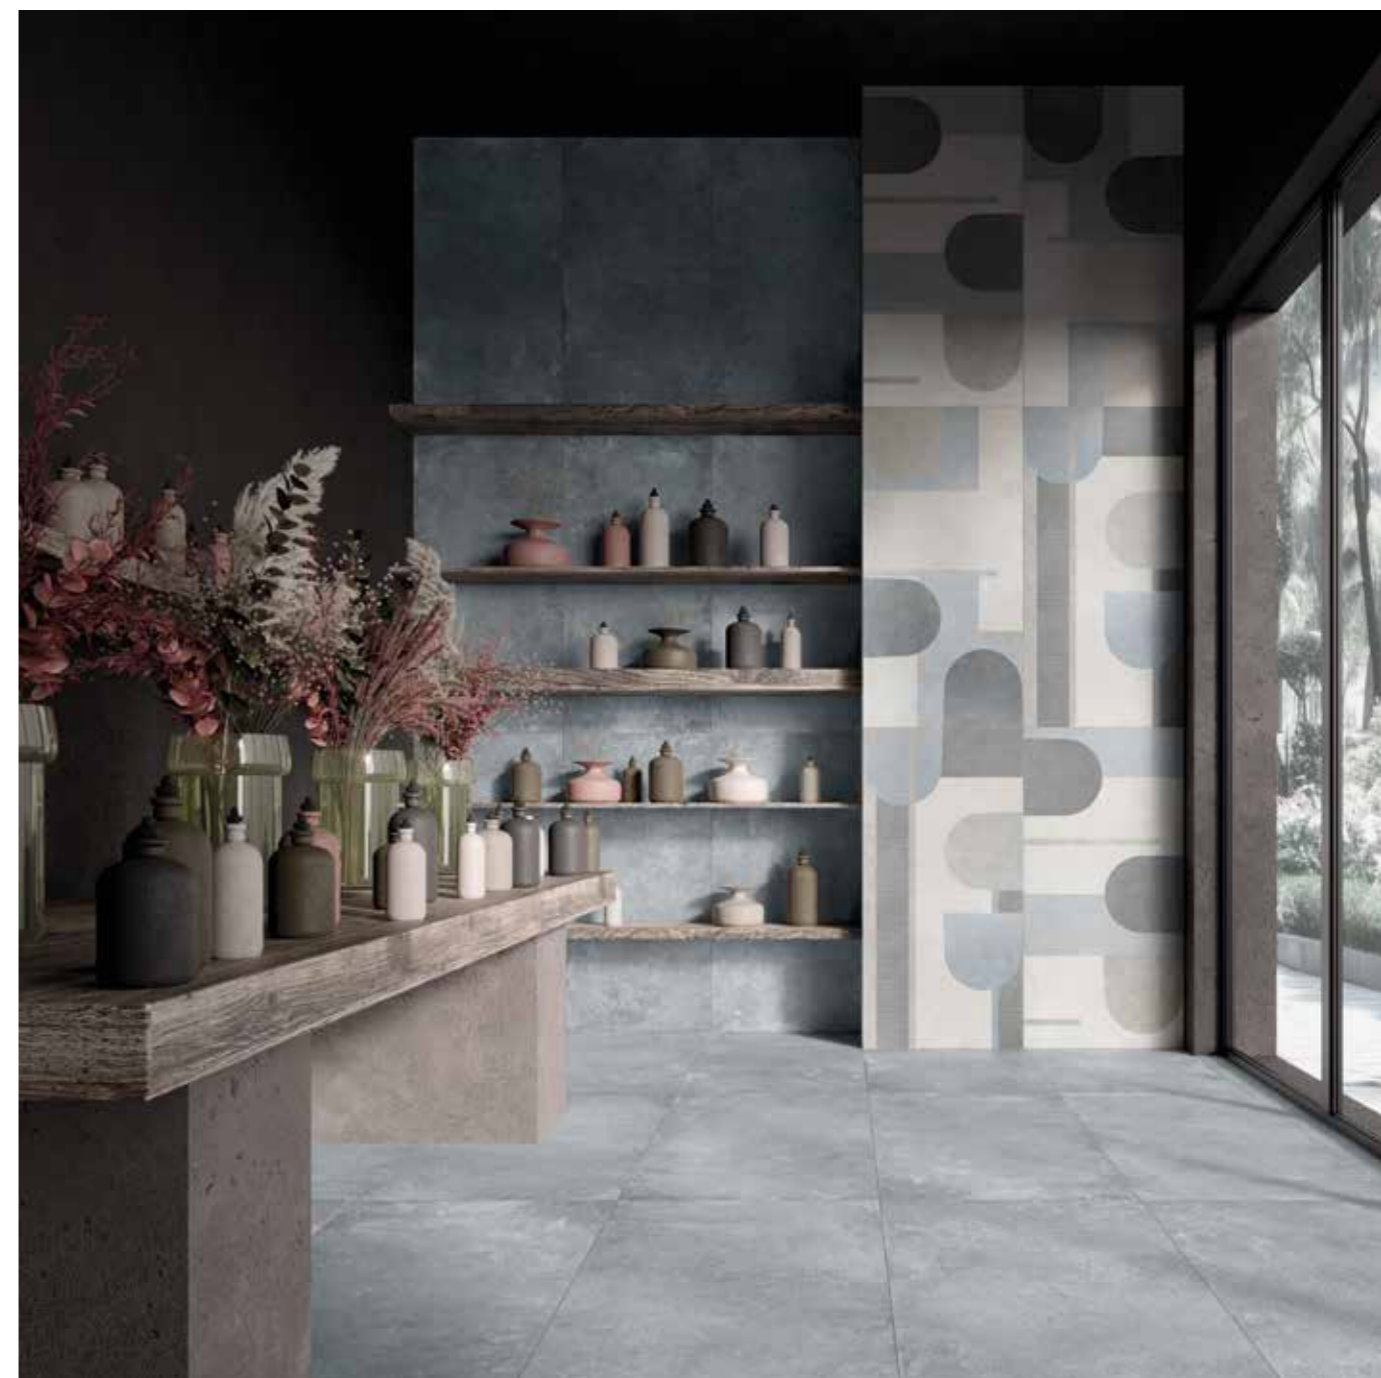

60x120 24"x48"

FLOOR REBEL BLUE

60x120 24"x48"

BLUE

WALL REBEL BLUE 60x120 24"x48"

STARDUST COLD 60x120 24"x48"

FLOOR REBEL BLUE 60x120 24"x48"

GAMMA REBEL