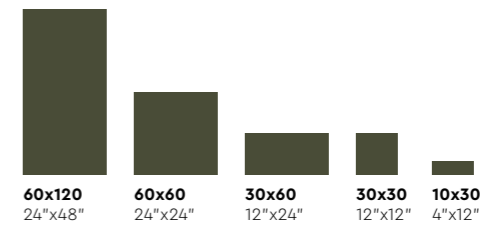

CERAMICA
EURO

REBEL

GRES PORCELLANATO SMALTATO
GLAZED PORCELAIN TILE

INDOOR R10

9mm

OLIVE

WALL REBEL OLIVE 60x120 24"x48"

STARDUST WARM 60x120 24"x48"